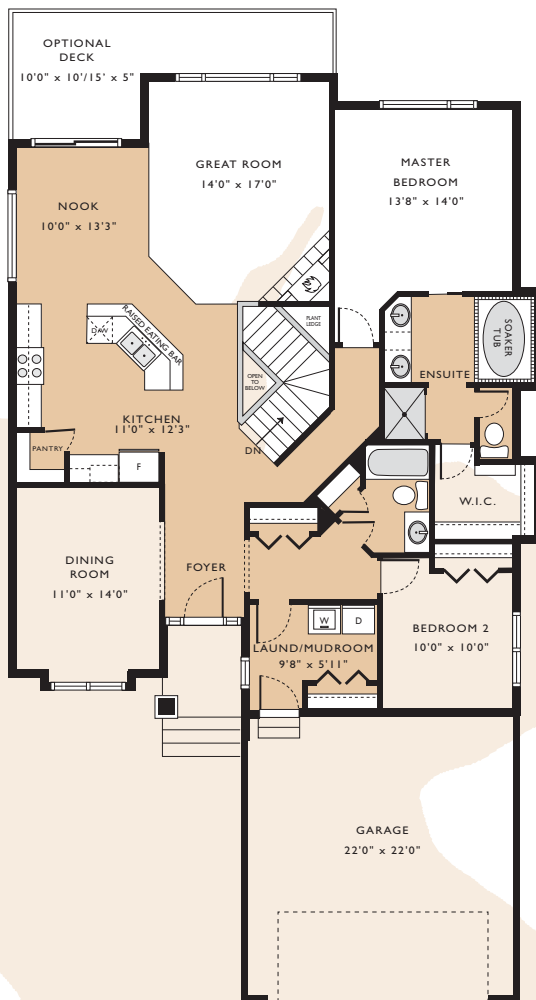

# THE WESTMOUNT II

**TOTAL: 1788 sq. ft.**

**Main Level: 1788 sq. ft**

**Optional Development**

**Lower Level: 1061 sq. ft**

- Lino
- Carpet

\*This plan is for brochure use only and cannot be used for construction purposes. Coco Homes reserves the right to change the floor plans and square footage at any time. Room sizes and dimensions are approximate and may change at any time. Coco Homes controls full copyright to this plan. No unauthorized reproduction is allowed.