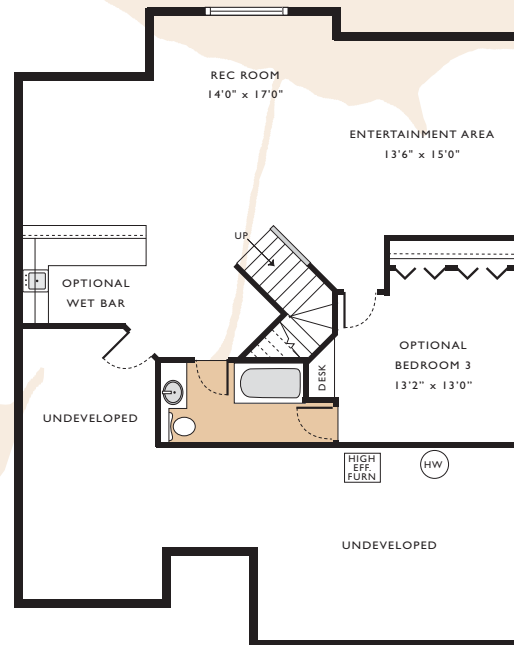

# THE WESTMOUNT II

**TOTAL: 1788 sq. ft.**

**Main Level: 1788 sq. ft**

**Optional Development**

**Lower Level: 1061 sq. ft**

- Lino
- Carpet

\*This plan is for brochure use only and cannot be used for construction purposes. Coco Homes reserves the right to change the floor plans and square footage at any time. Room sizes and dimensions are approximate and may change at any time. Coco Homes controls full copyright to this plan. No unauthorized reproduction is allowed.