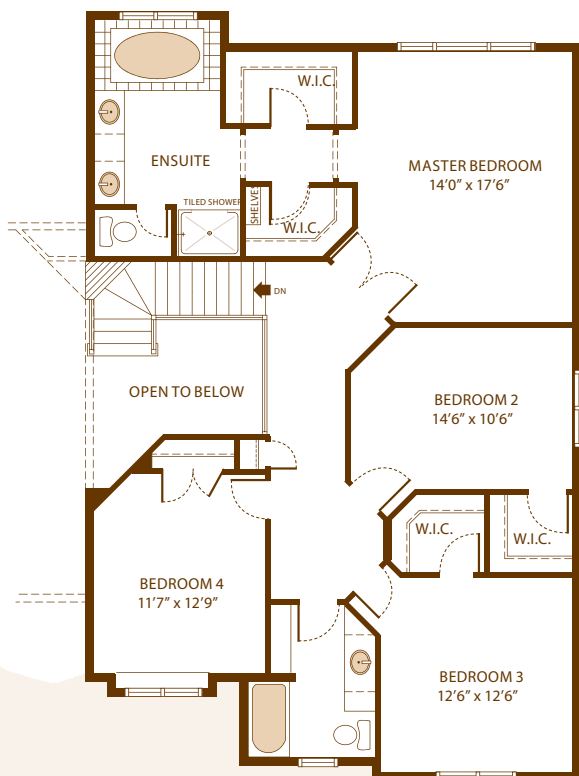

MT. Victoria

3,078 Total sq. ft.

Upper Level
1,330 sq. ft.

Main Level
1,748 sq. ft.