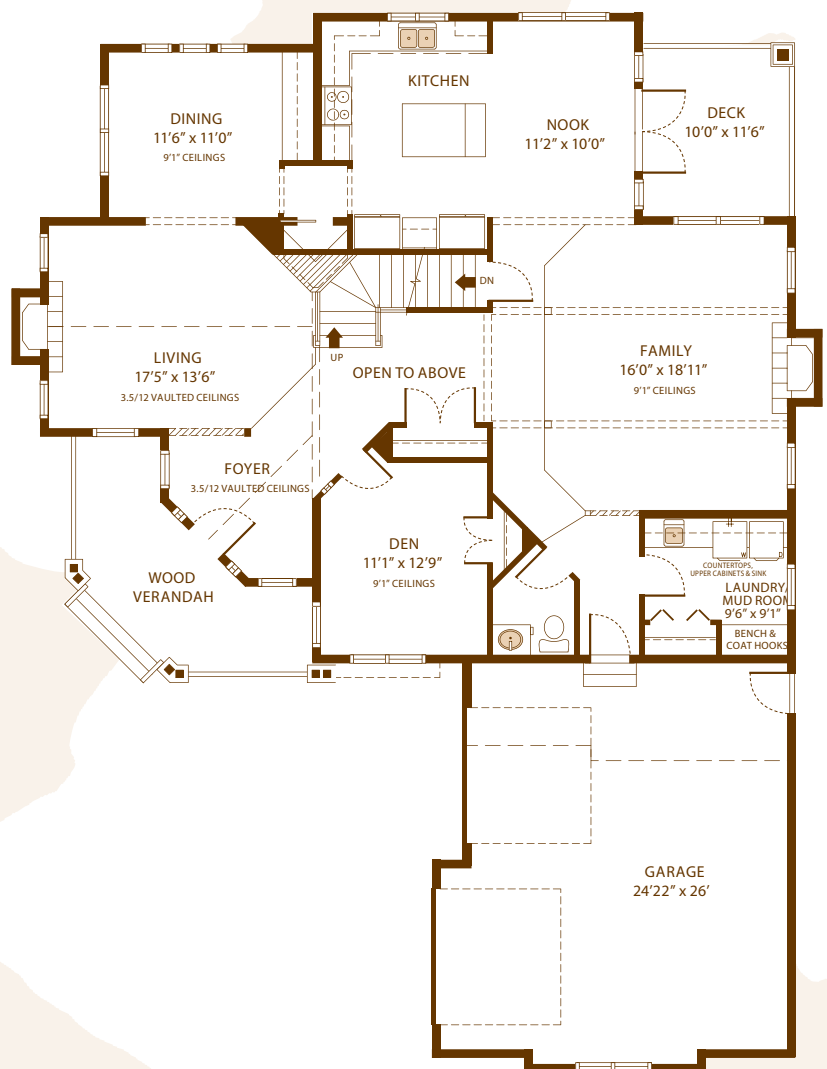

MT. Victoria

3,078 Total sq. ft.

Upper Level
1,330 sq. ft.

Main Level
1,748 sq. ft.