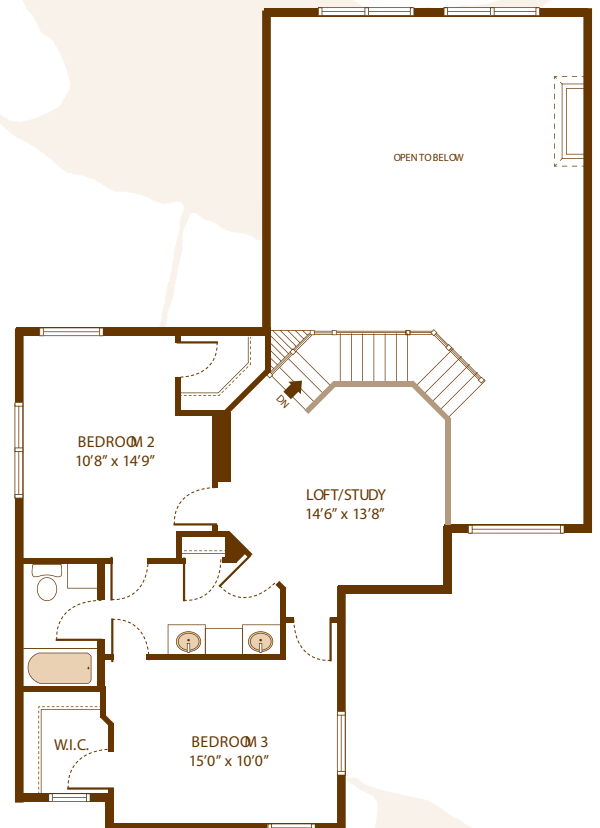

MT. Sparrowhawk

2,943 Total sq. ft.

Main Level
2,142 sq. ft.

Upper Level
801 sq. ft.