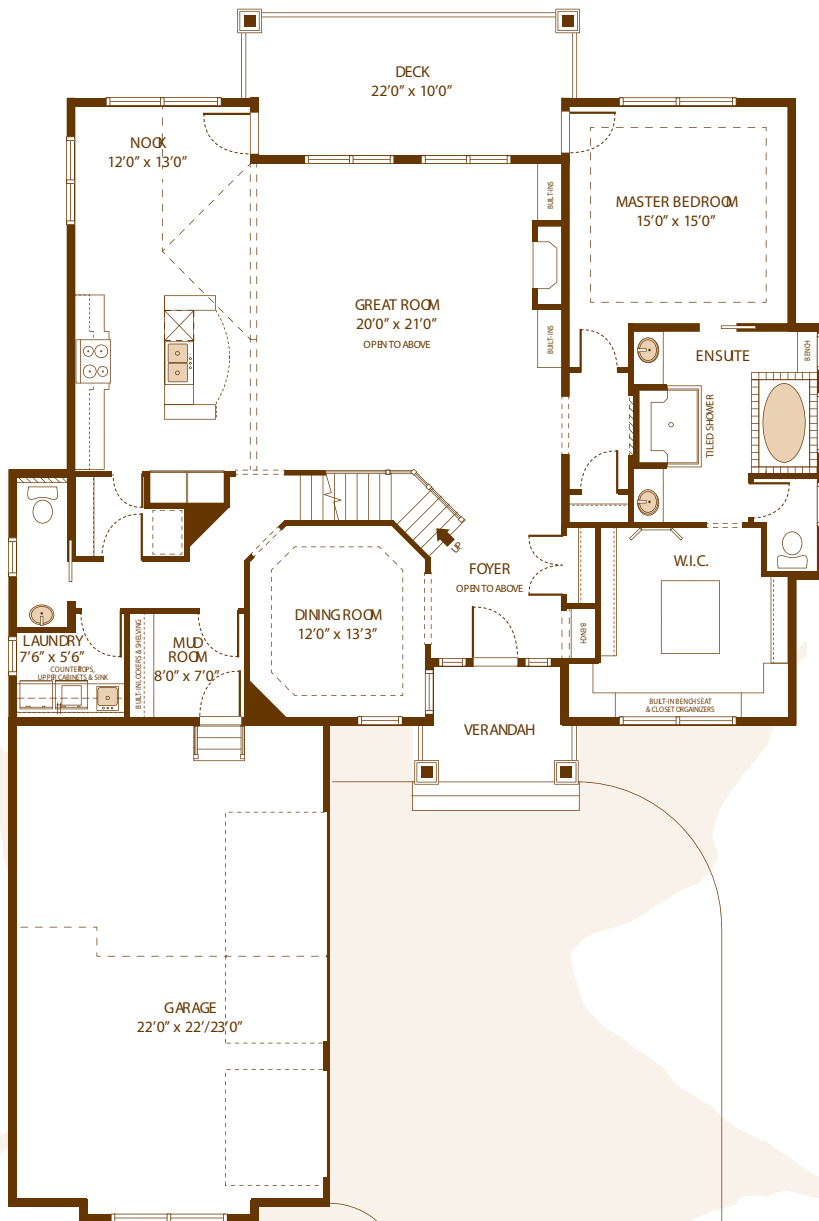

MT. Sparrowhawk

2,943 Total sq. ft.

Main Level
2,142 sq. ft.

Upper Level
801 sq. ft.