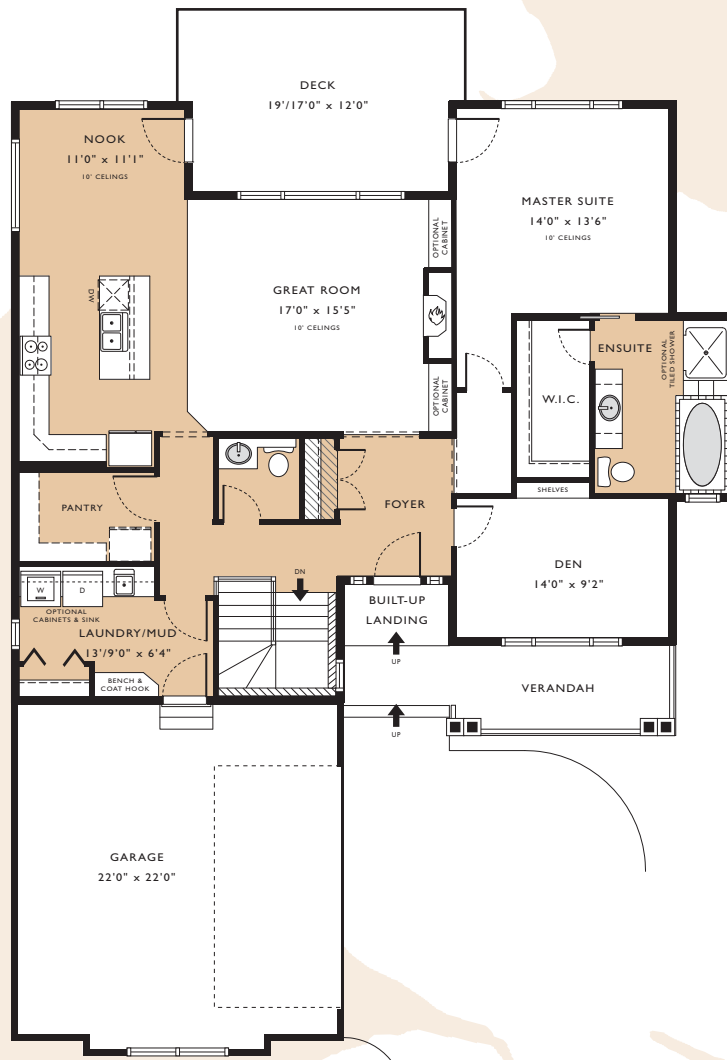

THE SILVERTHORNE

TOTAL: 1592 sq. ft.

Main Level: 1592 sq. ft

- Lino
- Carpet

*This plan is for brochure use only and cannot be used for construction purposes. Coco Homes reserves the right to change the floor plans and square footage at any time. Room sizes and dimensions are approximate and may change at any time. Coco Homes controls full copyright to this plan. No unauthorized reproduction is allowed.