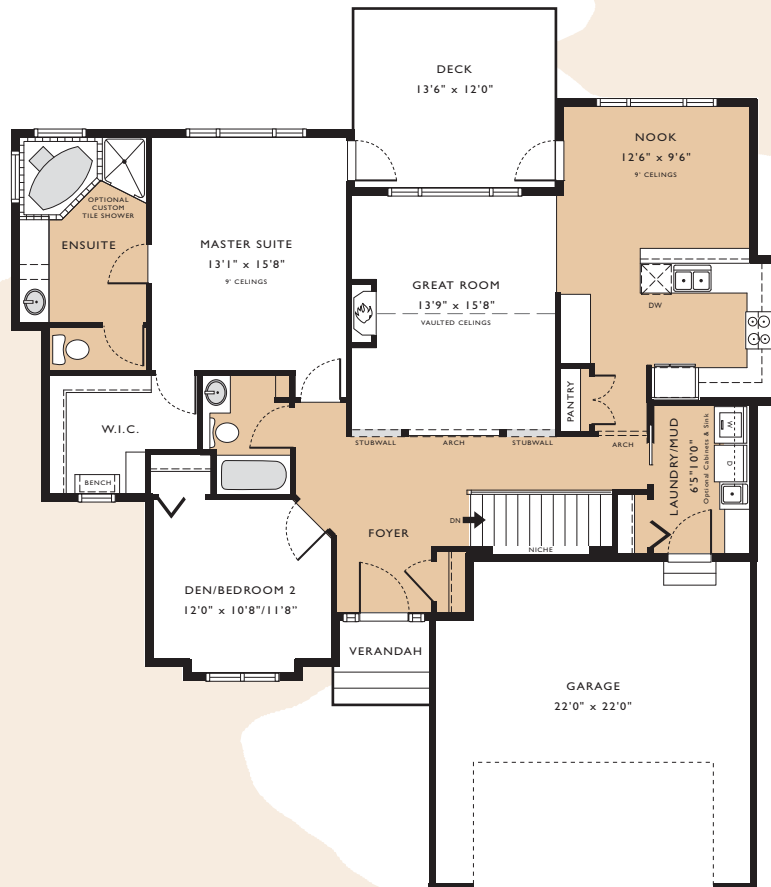

THE SIERRA

TOTAL: 1514 sq. ft.

Main Level: 1514 sq. ft

- Lino
- Carpet

*This plan is for brochure use only and cannot be used for construction purposes. Coco Homes reserves the right to change the floor plans and square footage at any time. Room sizes and dimensions are approximate and may change at any time. Coco Homes controls full copyright to this plan. No unauthorized reproduction is allowed.