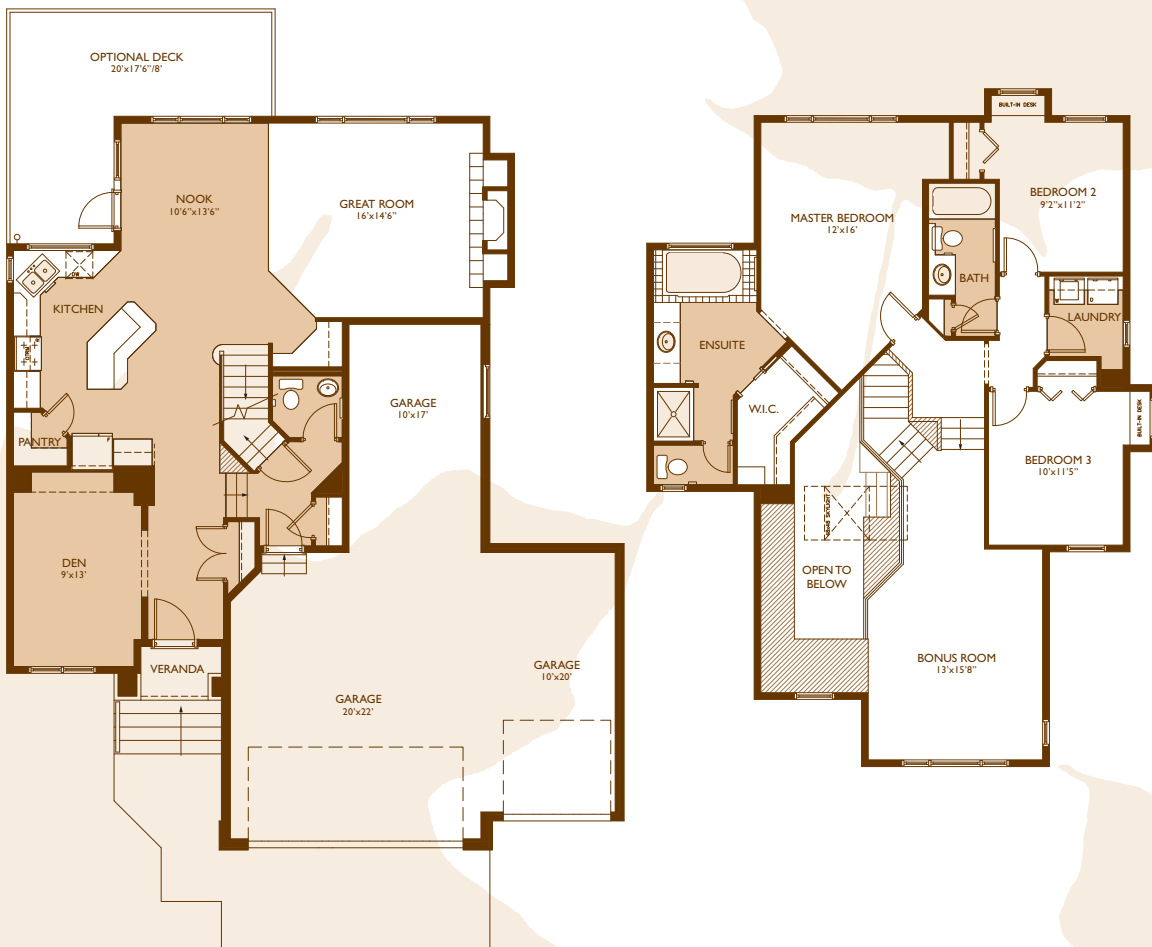

MOUNT ROYAL II

TOTAL: 2307 sq. ft.

■ Lino
□ Carpet

Main Level: 1074 sq. ft

Upper Level: 1233 sq. ft

*This plan is for brochure use only and cannot be used for construction purposes. Coco Homes reserves the right to change the floor plans and square footage at any time. Room sizes and dimensions are approximate and may change at any time. Coco Homes controls full copyright to this plan. No unauthorized reproduction is allowed.