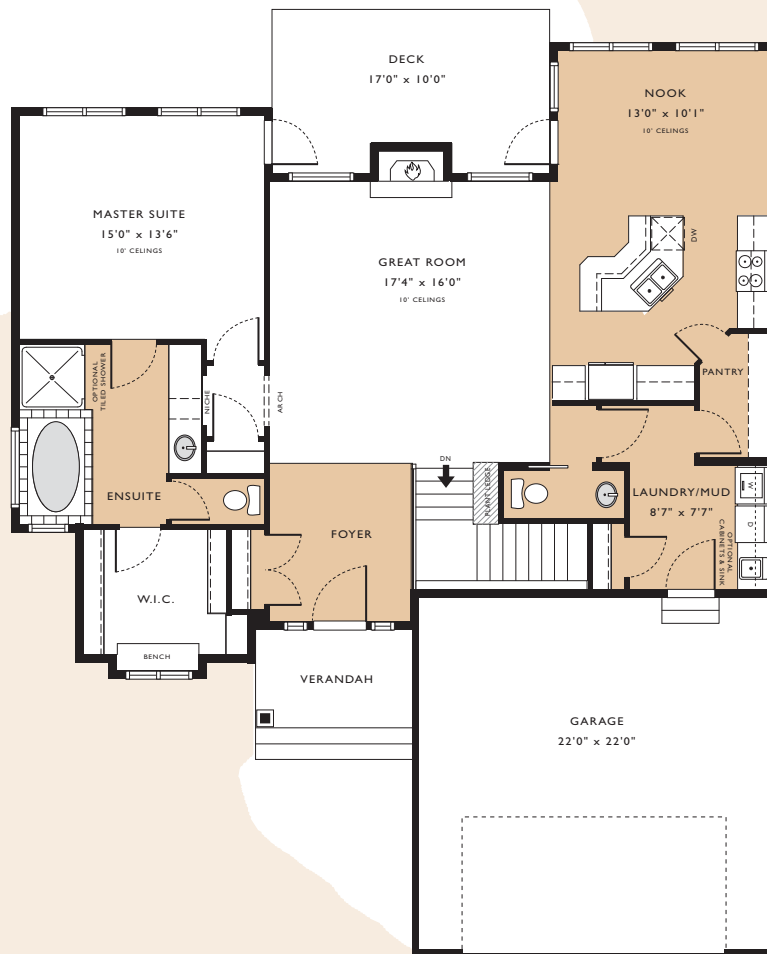

THE MCKINLEY

TOTAL: 1452 sq. ft.

Main Level: 1452 sq. ft

- Lino
- Carpet

*This plan is for brochure use only and cannot be used for construction purposes. Coco Homes reserves the right to change the floor plans and square footage at any time. Room sizes and dimensions are approximate and may change at any time. Coco Homes controls full copyright to this plan. No unauthorized reproduction is allowed.