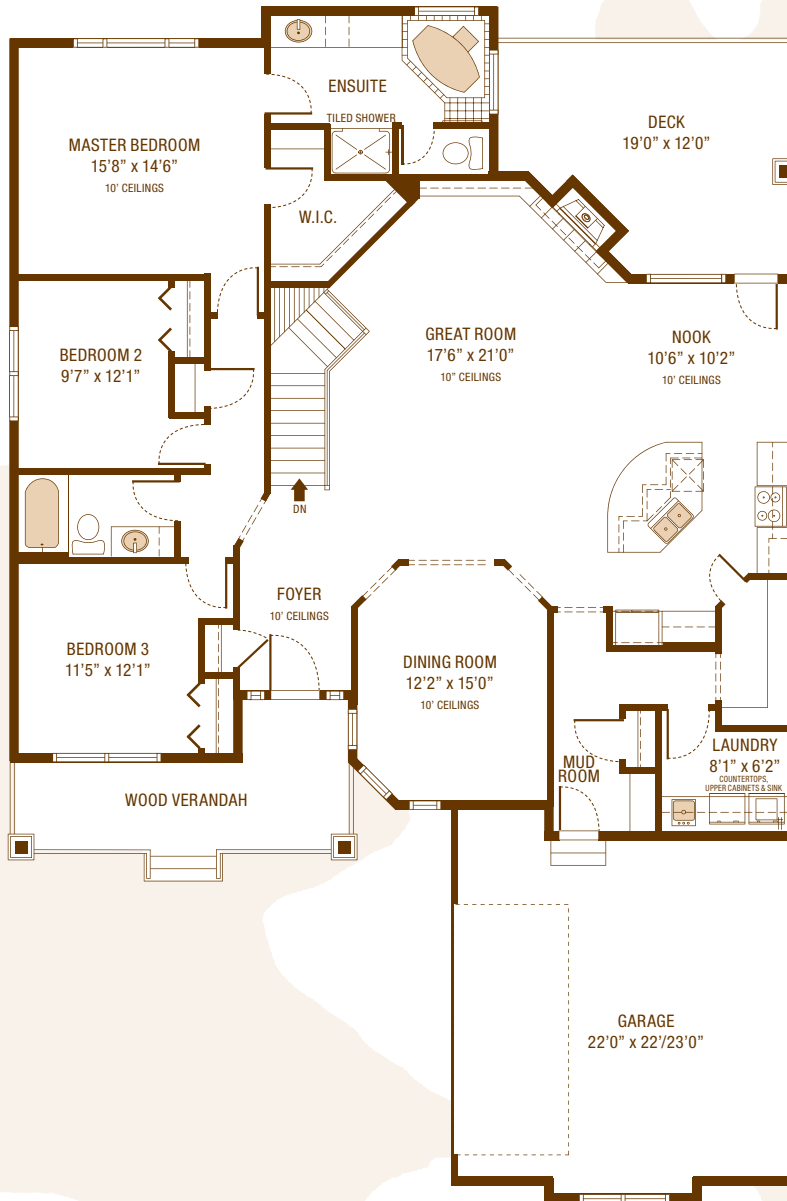

MT. Lorette

2,165 Total sq. ft.

Main Level