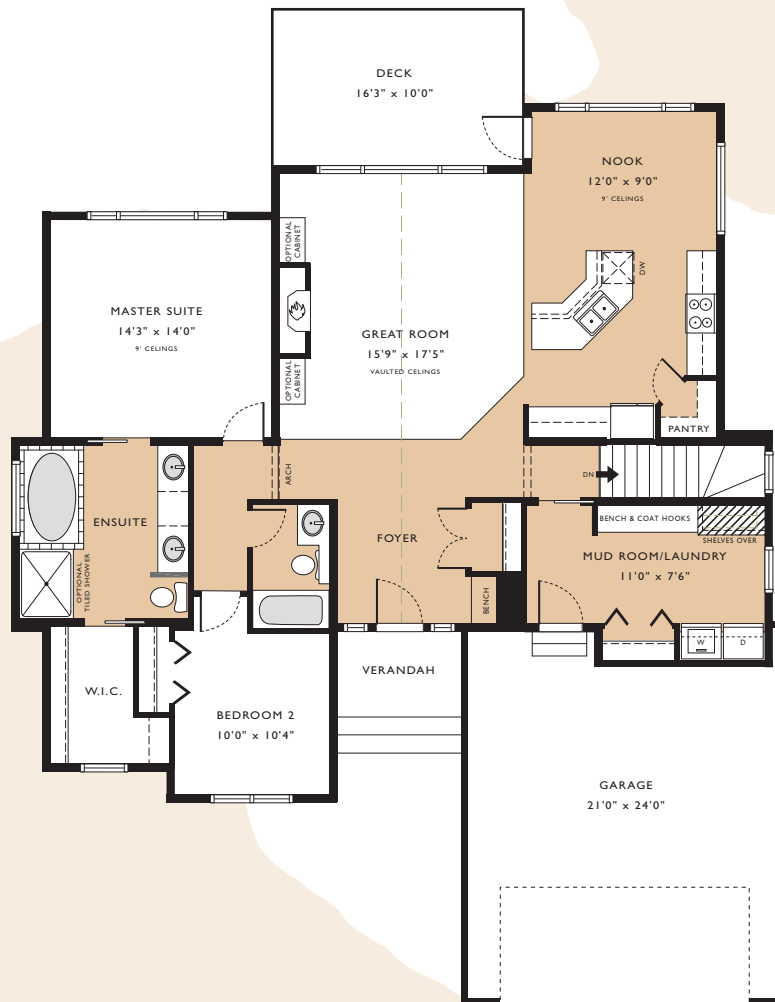

# THE CASCADE

TOTAL: 1612 sq. ft.

Main Level: 1612 sq. ft

- Lino
- Carpet

\*This plan is for brochure use only and cannot be used for construction purposes. Coco Homes reserves the right to change the floor plans and square footage at any time. Room sizes and dimensions are approximate and may change at any time. Coco Homes controls full copyright to this plan. No unauthorized reproduction is allowed.