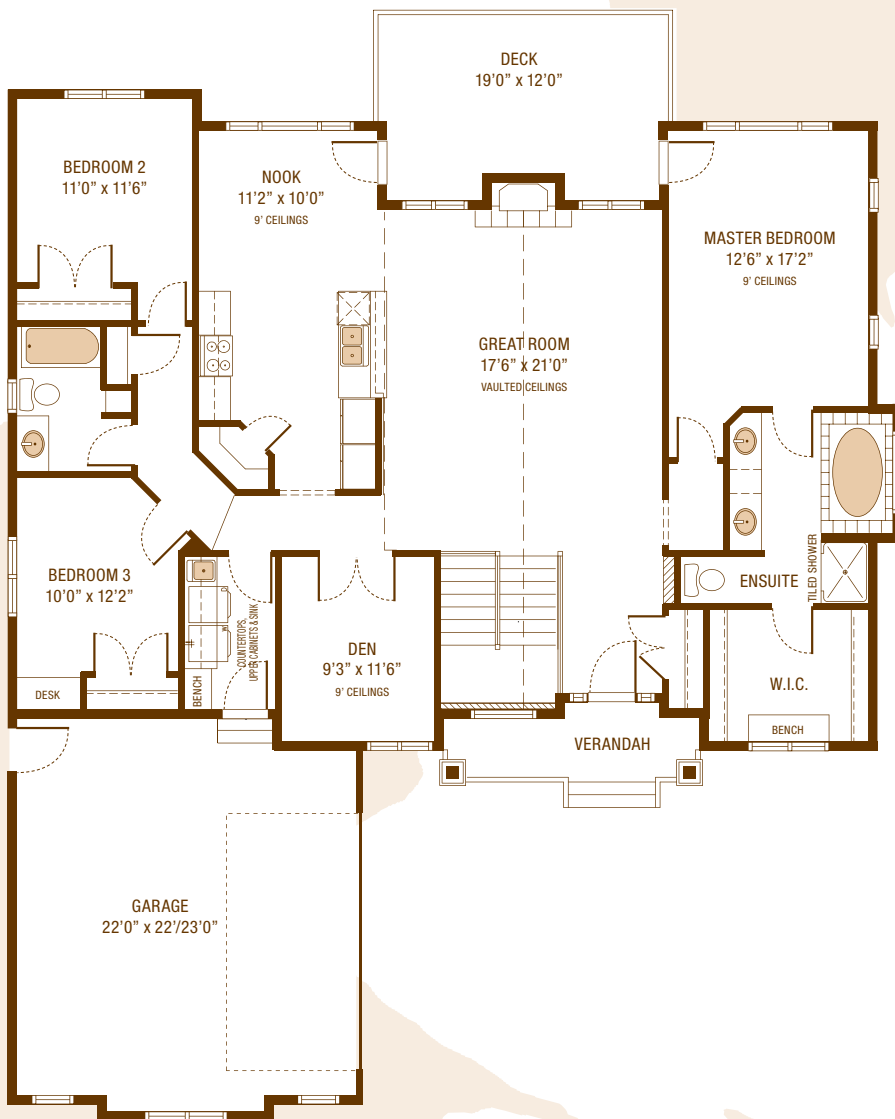

# MT. Athabasca

1,987 Total sq. ft.

Main Level