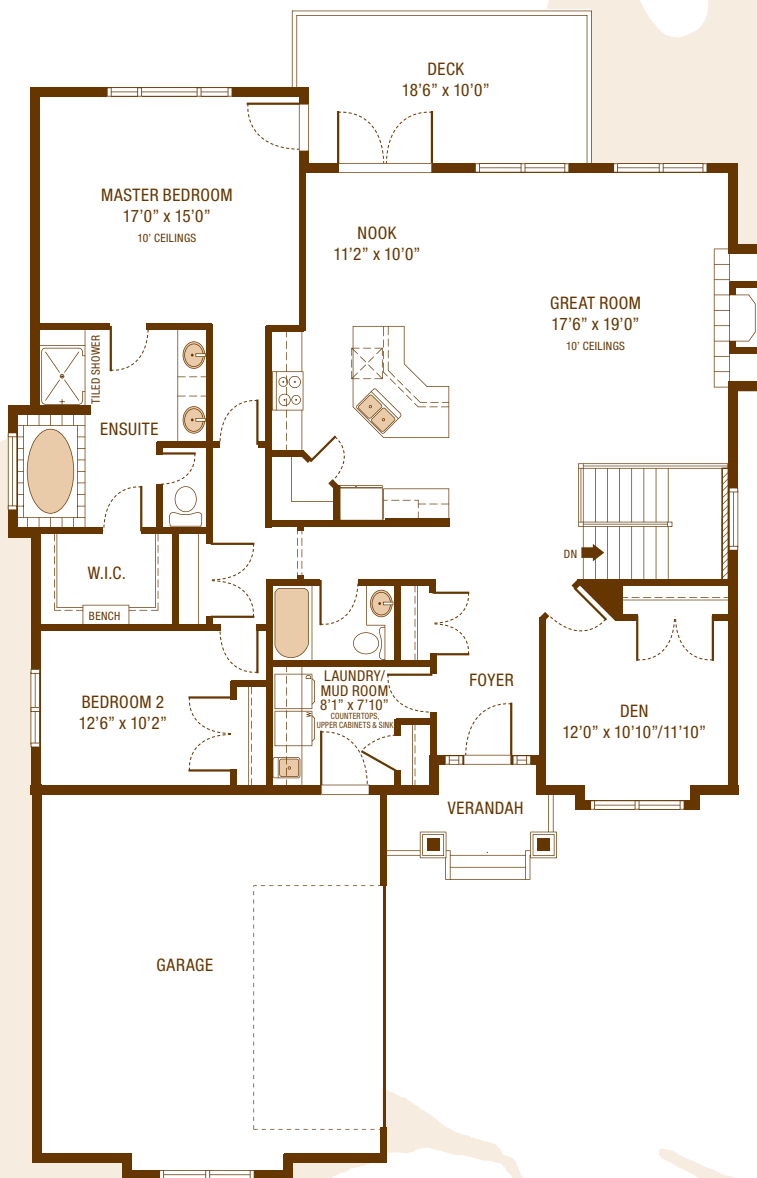

MT. Ashington

2,001 Total sq. ft.

Main Level