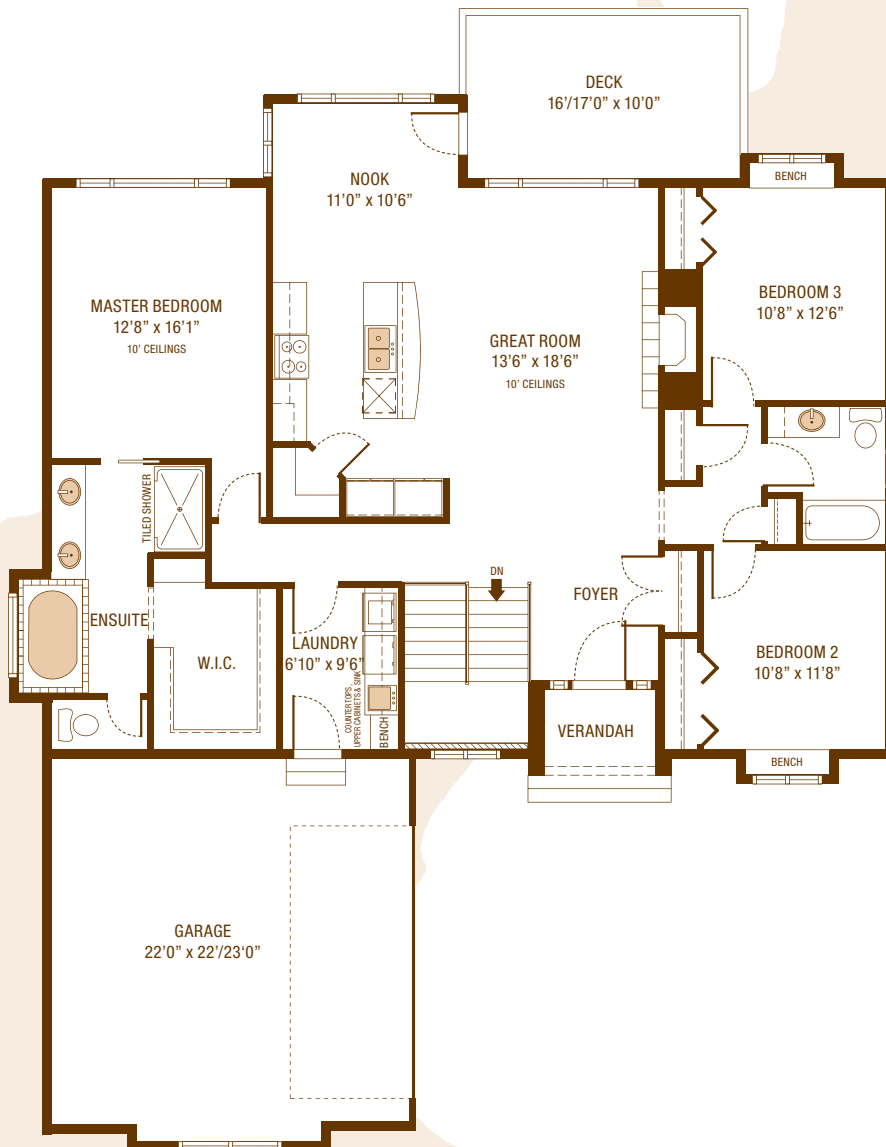

# MT. Alverstone

1,767 Total sq. ft.

Main Level