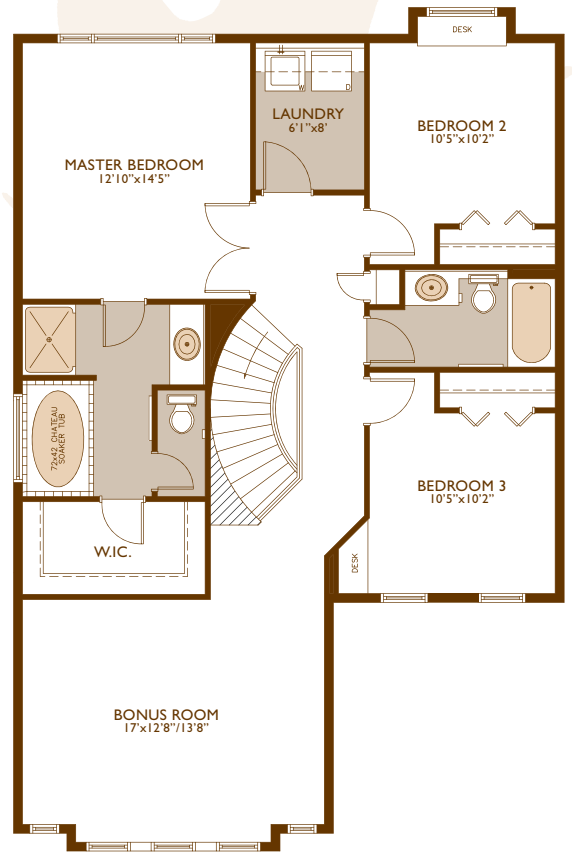

# The Acadia II

2,284 Total sq. ft.

- Hardwood
- Tile